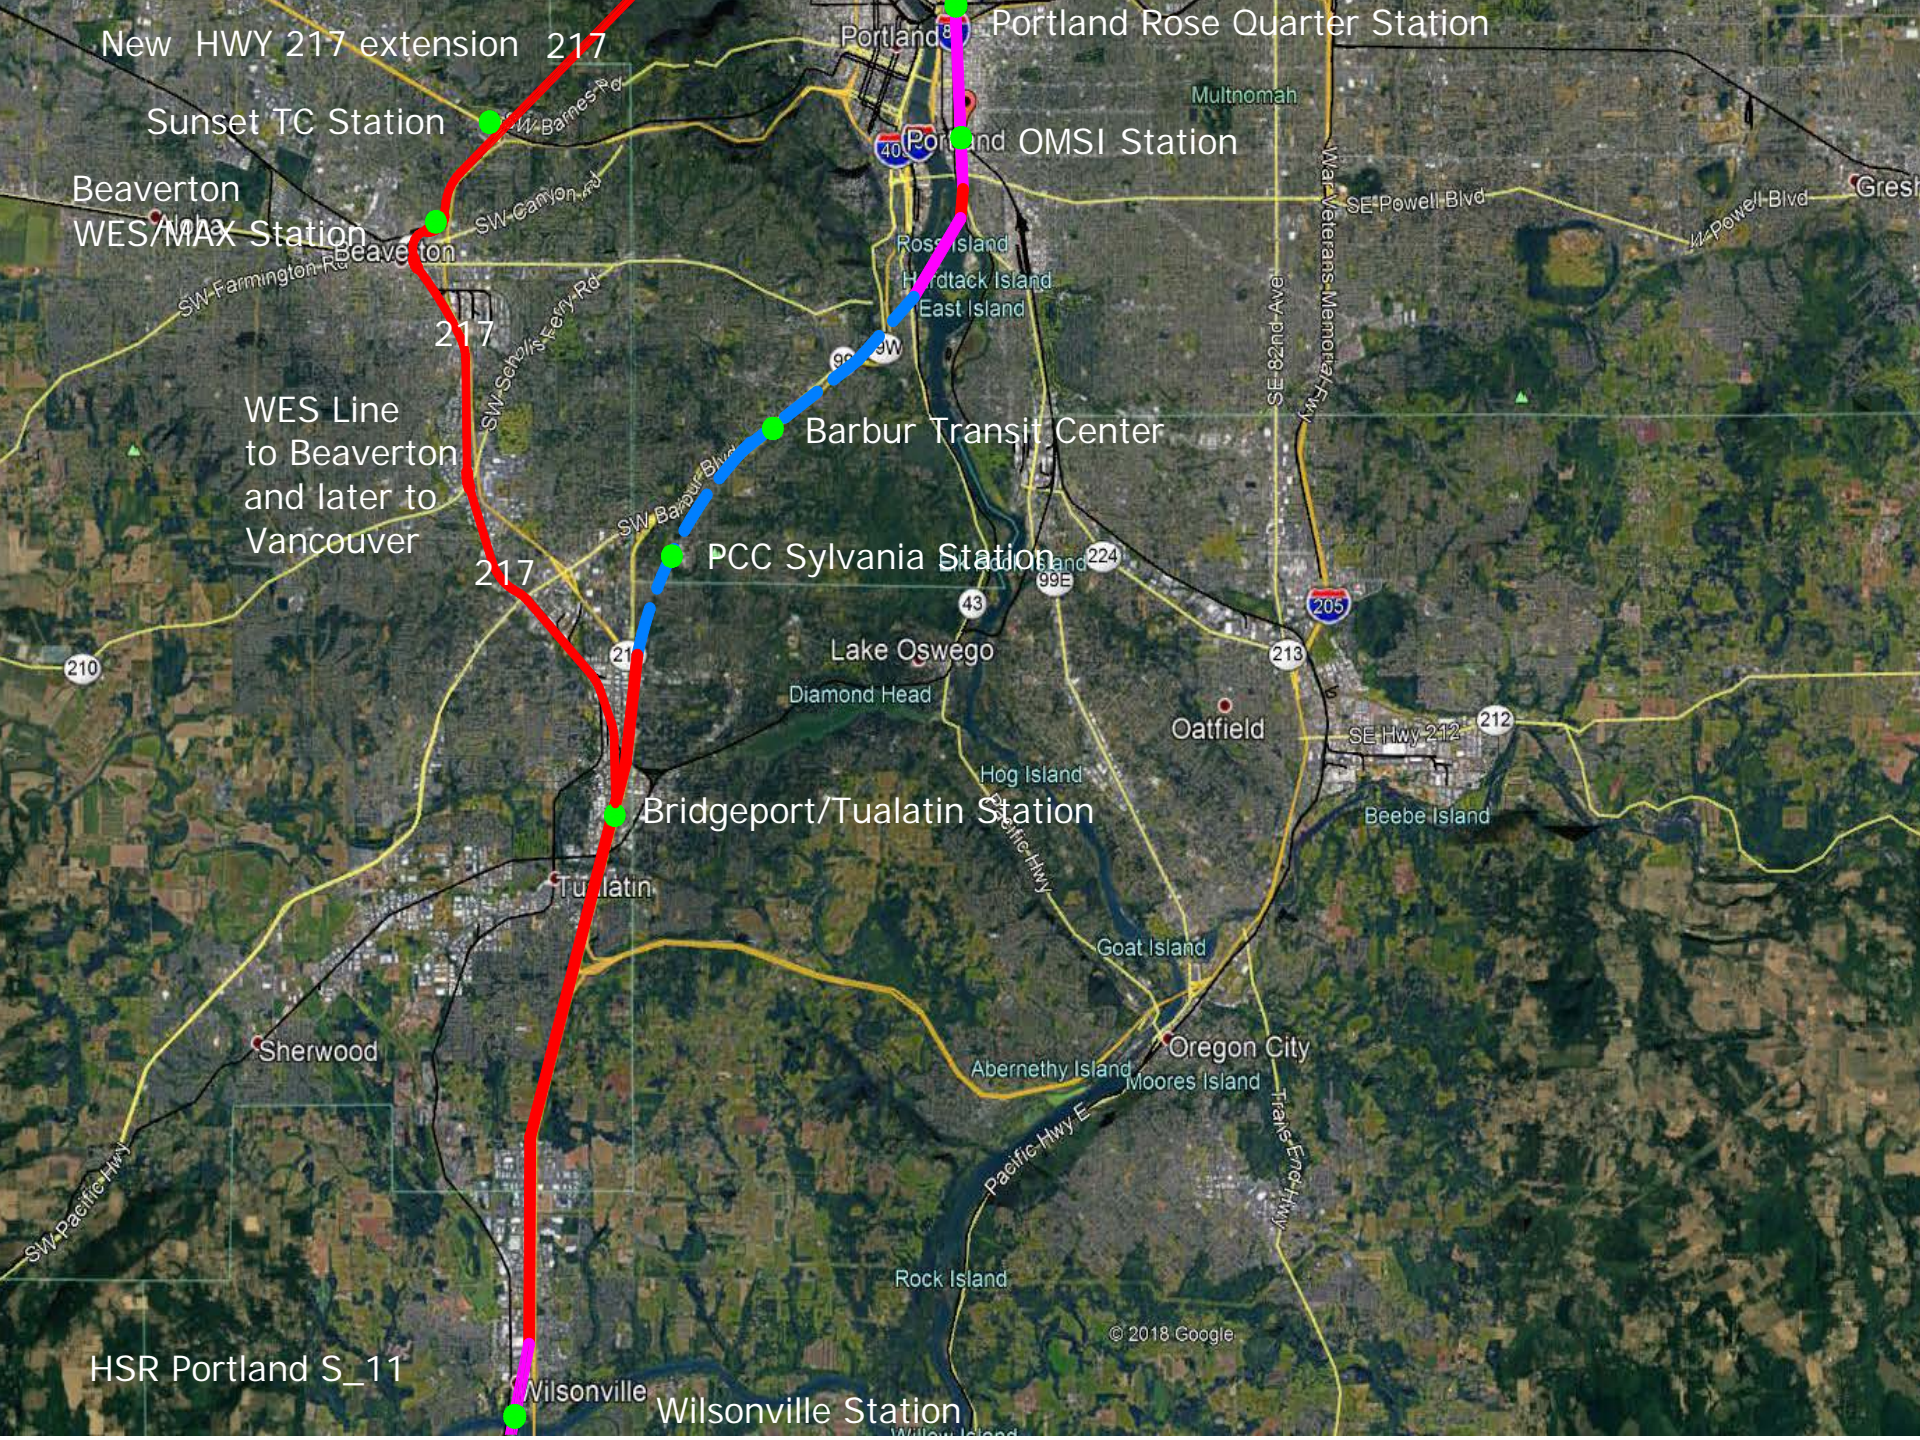

CHSR Portland to Eugene

HSR Portland, Wilsonville and Eugene
Des by R.N.

New HWY 217 extension 217

Portland Rose Quarter Station

Sunset TC Station

Portland OMSI Station

Beaverton
WES/MAX Station

WES Line
to Beaverton
and later to
Vancouver

Barbur Transit Center

PCC Sylvania Station

Lake Oswego

Bridgeport/Tualatin Station

Oatfield

Sherwood

Oregon City

HSR Portland S_11

Grand Island

Windsor Island

Coffee Island

Five Islands

Hubbard

Aurora

Canby

Beavercreek

Salem Station

Albany Station

Corvallis

Lebanon

Eugene
Terminus
Station

HSR Portland S_13

© 2018 Google
Image Landsat / Copernicus