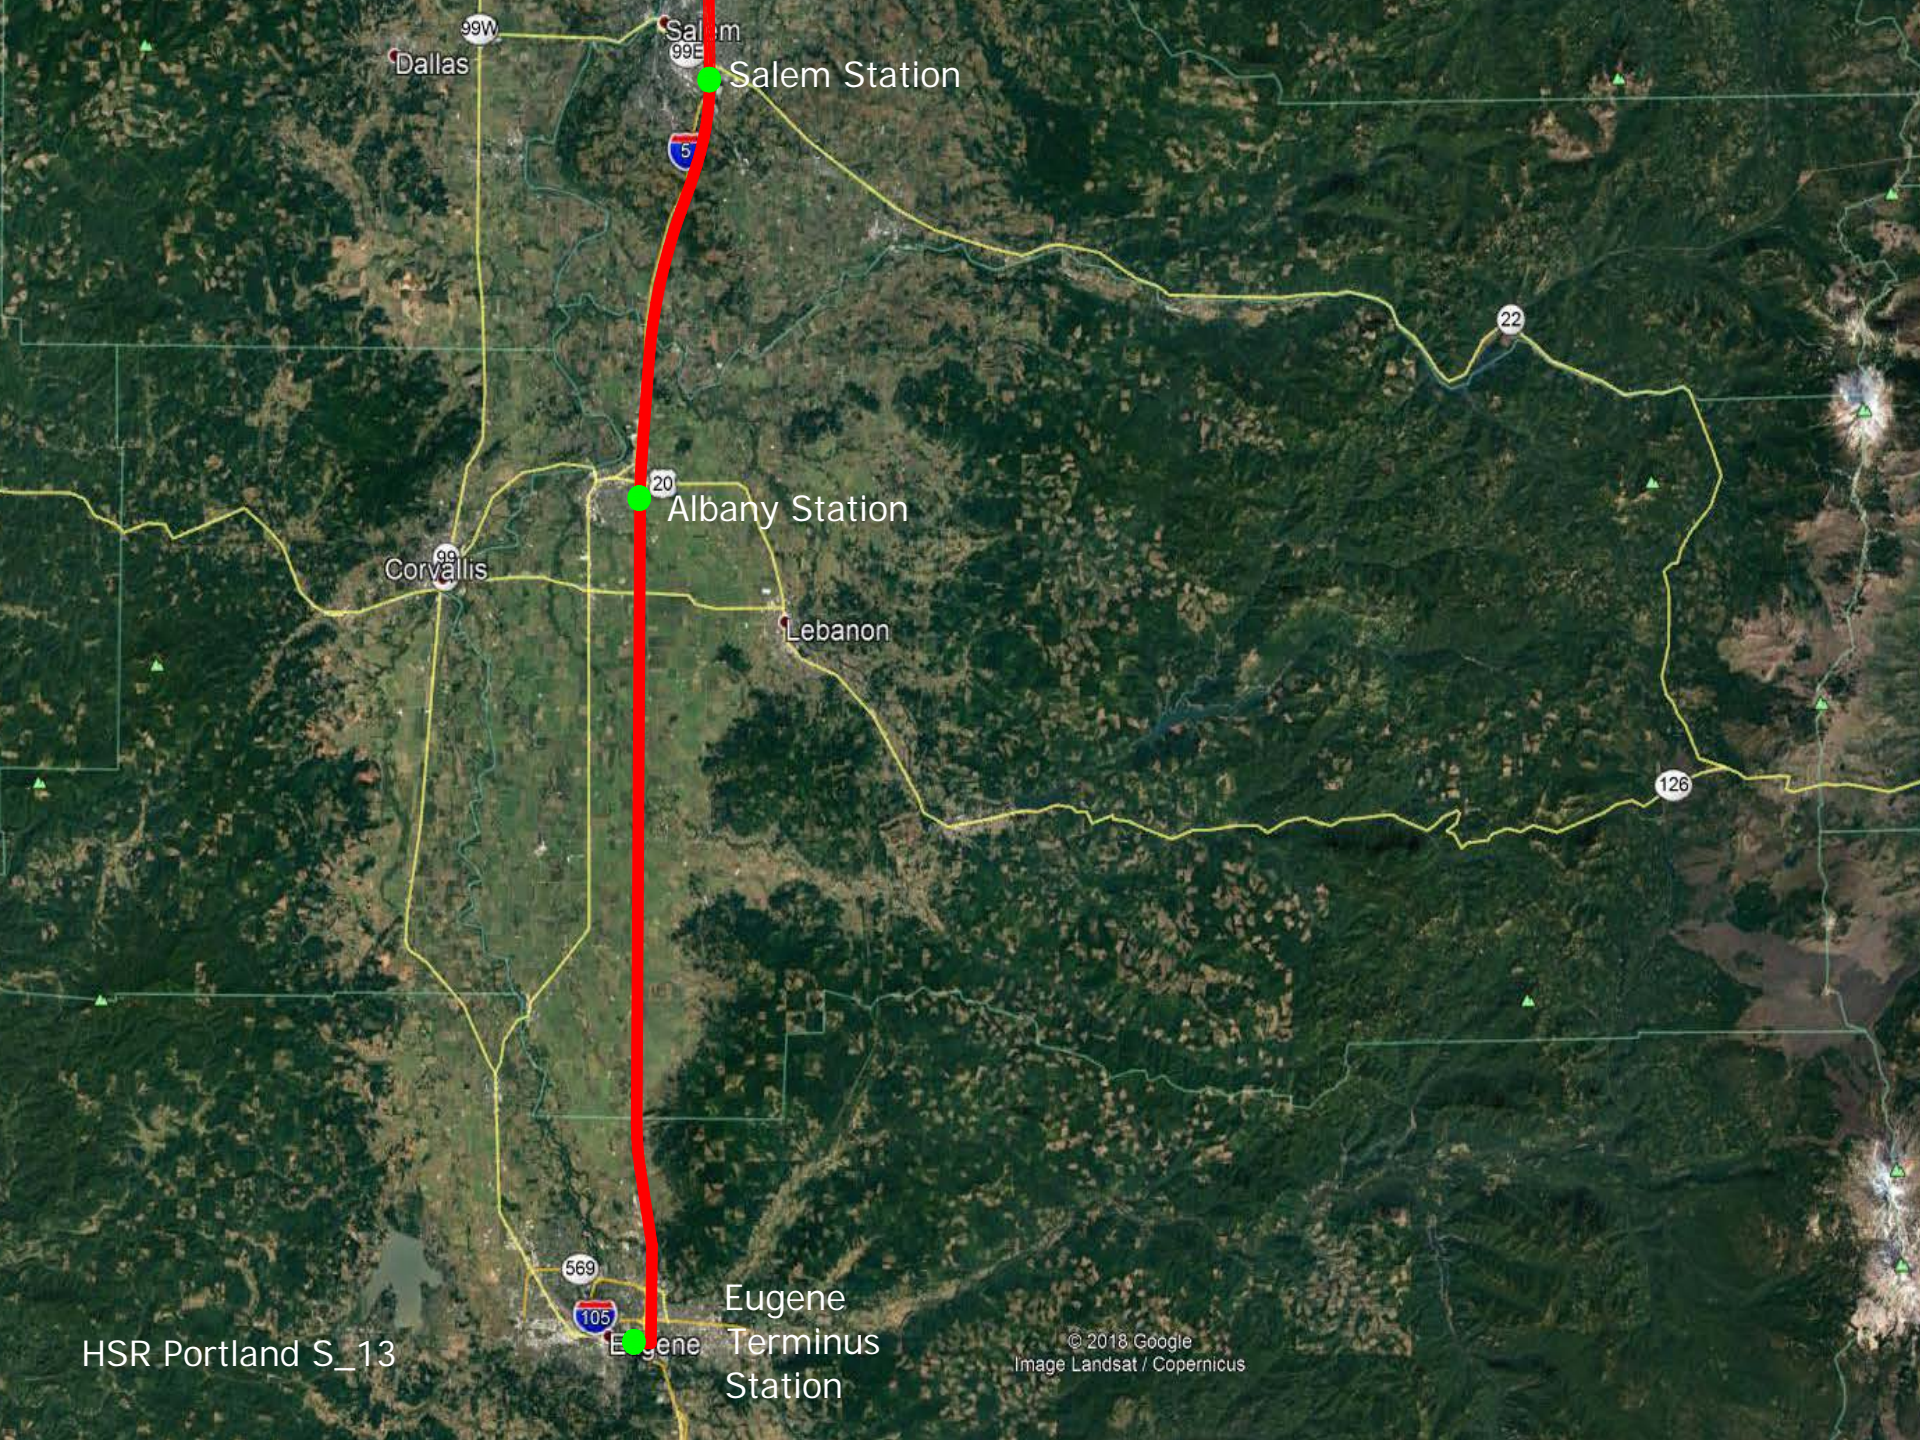

Barbur Transit Center

PCC Sylvania Station

Lake Oswego

Bridgeport/Tualatin Station

Oatfield

Sherwood

Oregon City

HSR Portland S_11

Estacada

Molino

Colton

Molalla

Mt Angel

Scotts Mills

Silverton

Rice Rocks

170

211

214

213

221

22

Dallas

Salem

Salem Station

Albany Station

Corvallis

Lebanon

Eugene
Terminus
Station

HSR Portland S_13

© 2018 Google
Image Landsat / Copernicus