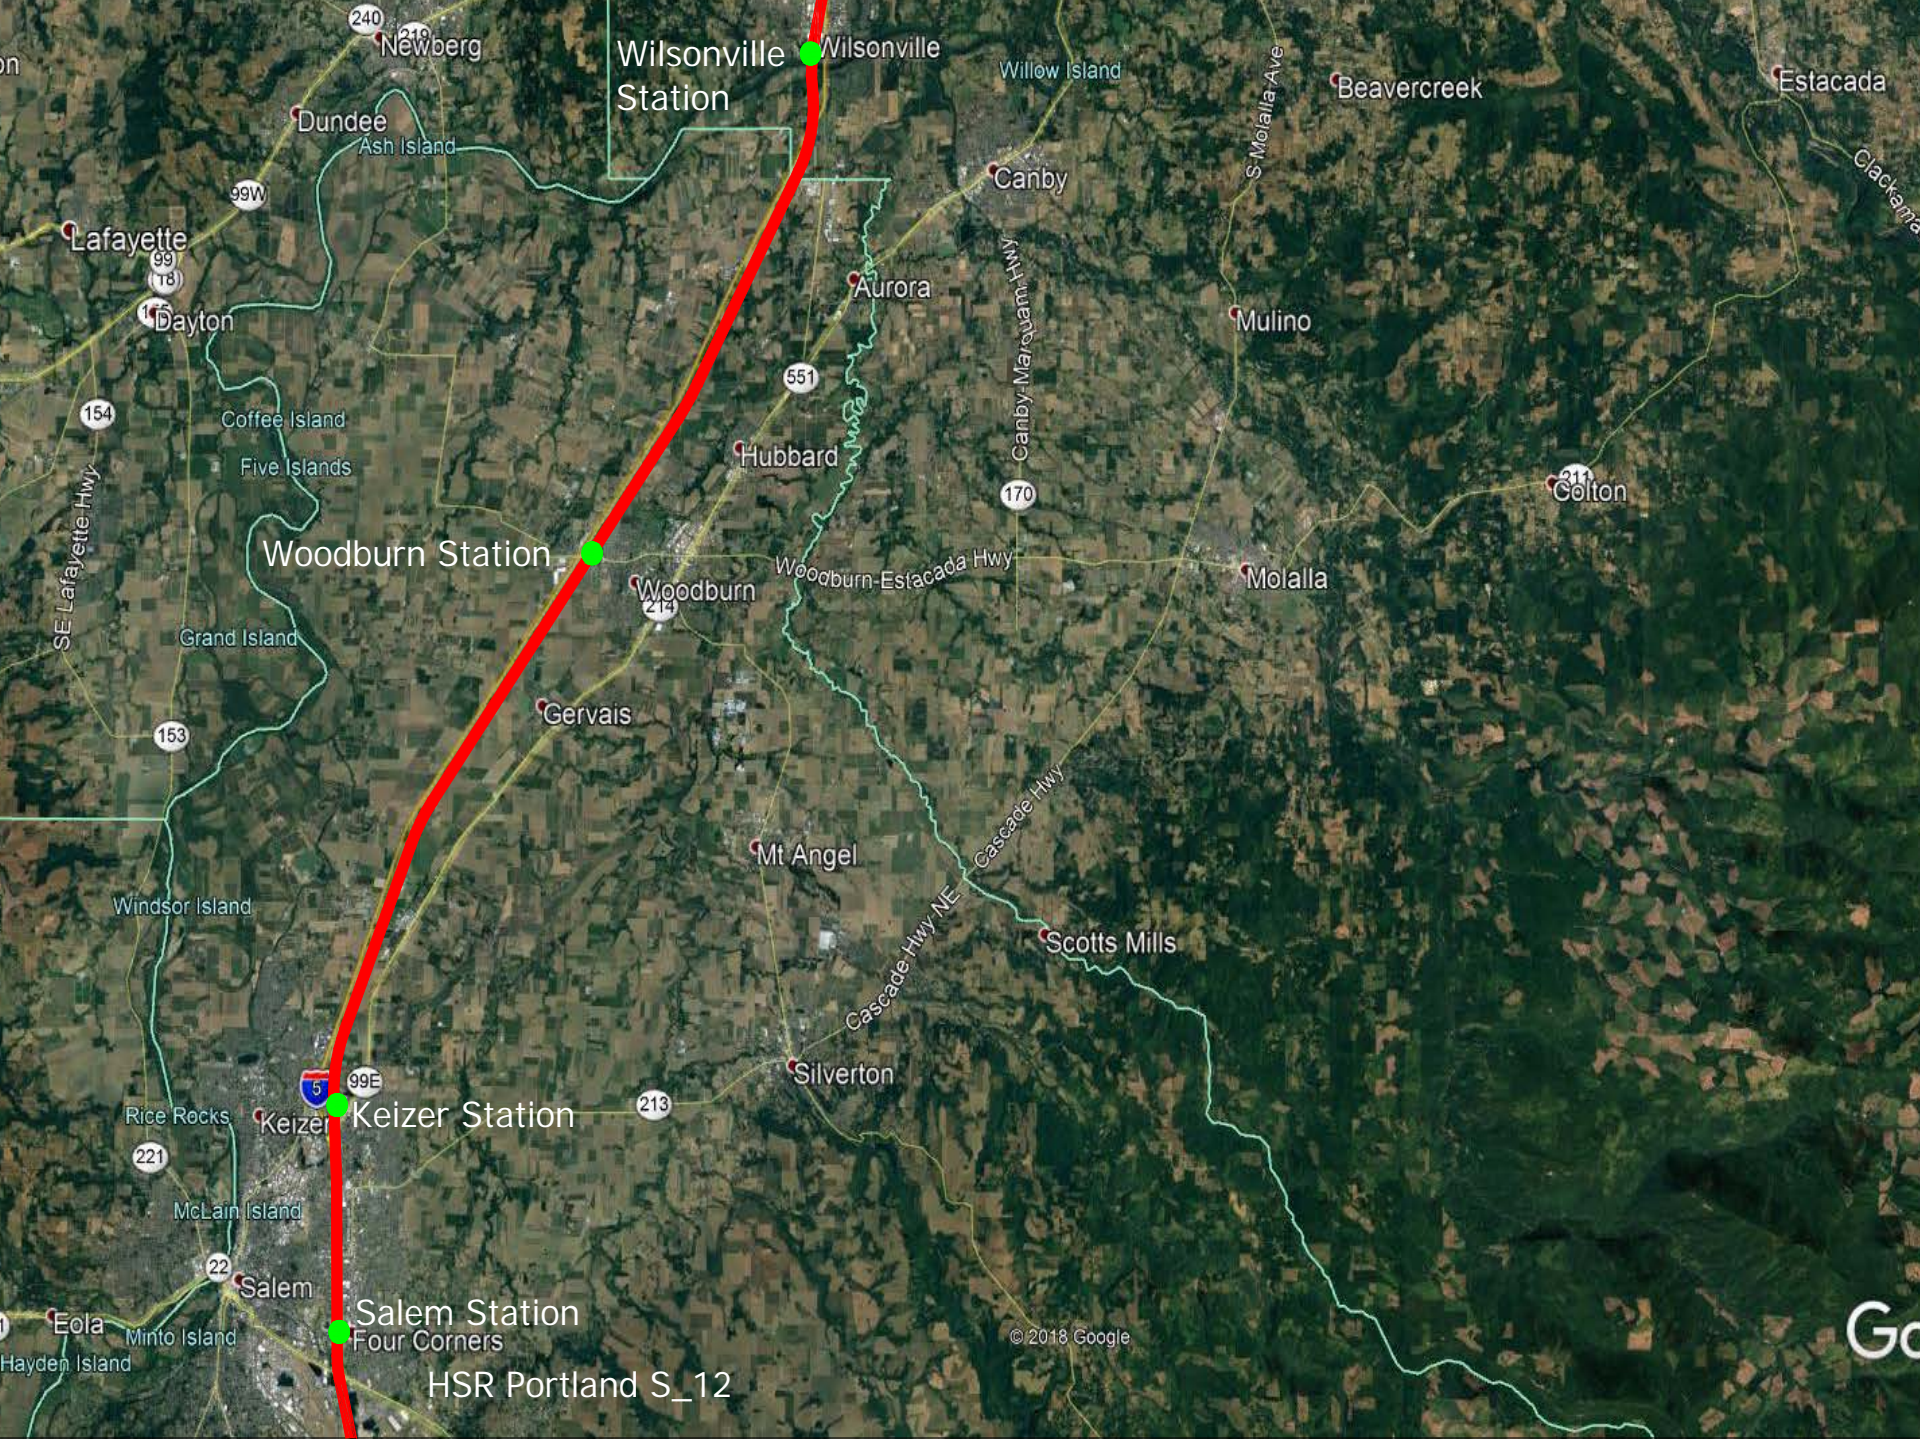

CHSR Portland to Eugene

HSR Portland, Wilsonville and Eugene
Des by R.N.

New HWY 217 extension 217

Portland Rose Quarter Station

Sunset TC Station

Portland OMSI Station

Beaverton
WES/MAX Station

WES Line
to Beaverton
and later to
Vancouver

Barbur Transit Center

PCC Sylvania Station

Lake Oswego

Bridgeport/Tualatin Station

Oatfield

Sherwood

Oregon City

HSR Portland S_11

Wilsonville

Wilsonville Station

© 2018 Google

Wilsonville
Wilsonville Station

Woodburn Station

Keizer Station

Salem Station
Four Corners

HSR Portland S_12

Grand Island

Windsor Island

Coffee Island

Five Islands

Hubbard

Aurora

Canby

Beavercreek